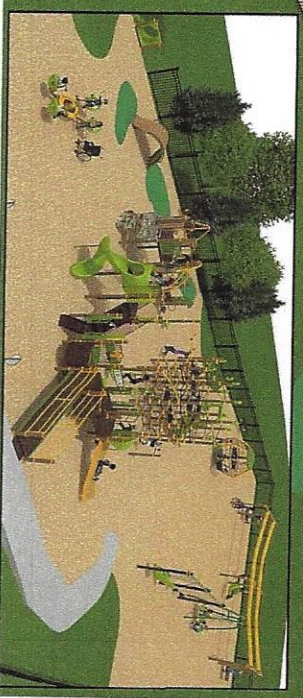

The Full Playground

Cook Park
 March 28, 2017 104643-1-1-1

*Custom products are shown as conceptual only. *Custom product manufacturing time for this project will be approximately 6 weeks from the time of US order acceptance.

landscape structures™

**Better playgrounds.
 Better world.®**
 playis.com

©2017 Landscape Structures. All Rights Reserved.

Proudly presented by:

Parkitects
 PARKS • PLAY • PLACES

landscape structures™